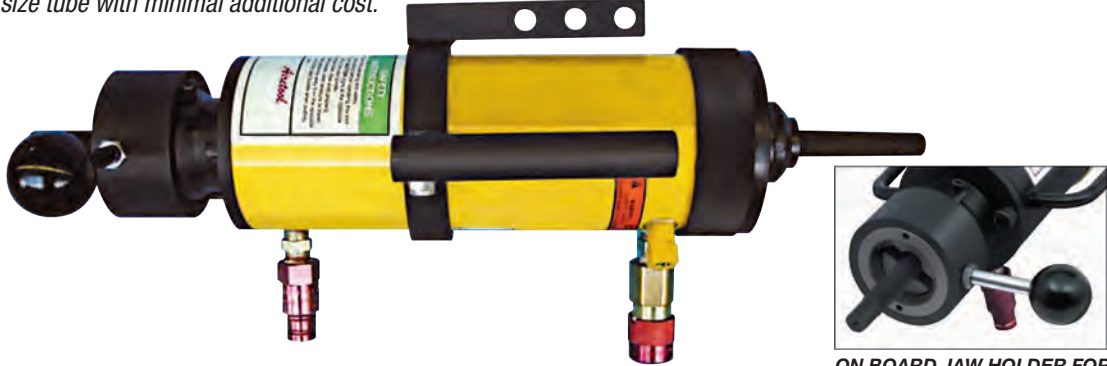

# RAV III Tube Pullers

## RAV III Tube Pullers

- RAV III Semi-Continuous Tube Pulling Ram allows continuous pulling of tubes up to 1" O.D. (25.4mm).
- Tubes over 1" O.D. have a maximum pulling length of 7" (177mm).

To order: Select the desired RAV III Tube Puller Kit, Spear, and Collar. The universal design of this system allows the user to easily change to a different size tube with minimal additional cost.

ON BOARD JAW HOLDER FOR SEMI-CONTINUOUS PULLING.