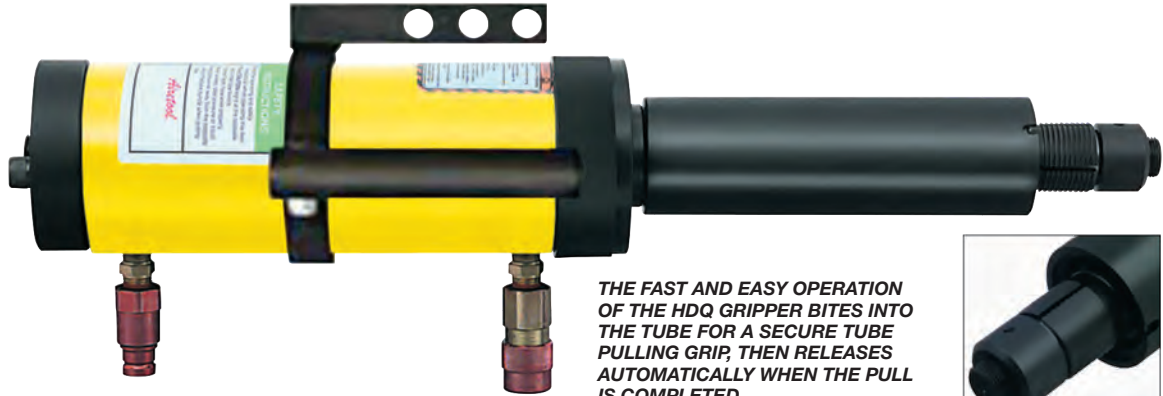

HDQ III Tube Pullers

HDQ-III Tube Pullers

HDQ III Gripper-type tube puller is designed for pulling 1-1/4" thru 1 - 3/4" O.D. tubes in heat exchangers and fire tube boilers using HDQ Gripper Kits (shown below). This gripper-type tube puller makes tube pulling faster and easier. See selection charts below for ordering gripper kits and components for the tube sizes being pulled.

THE FAST AND EASY OPERATION OF THE HDQ GRIPPER BITES INTO THE TUBE FOR A SECURE TUBE PULLING GRIP, THEN RELEASES AUTOMATICALLY WHEN THE PULL IS COMPLETED.

HDQ III Ram & Accessories

Model Number	Order Number
HDQ III Tube Puller*	5526275PT
HTP III RAM	5526273
HDQ III Adapter Plate	2902631

HDQ-III Tube Pullers

HDQ III Gripper-type tube puller is designed for pulling 2" thru 2-1/2" O.D. tubes in heat exchangers and fire tube boilers using GRP Gripper Kits. This gripper-type tube puller makes tube pulling faster and easier. See selection charts below for ordering gripper kits and components for the tube sizes being pulled.