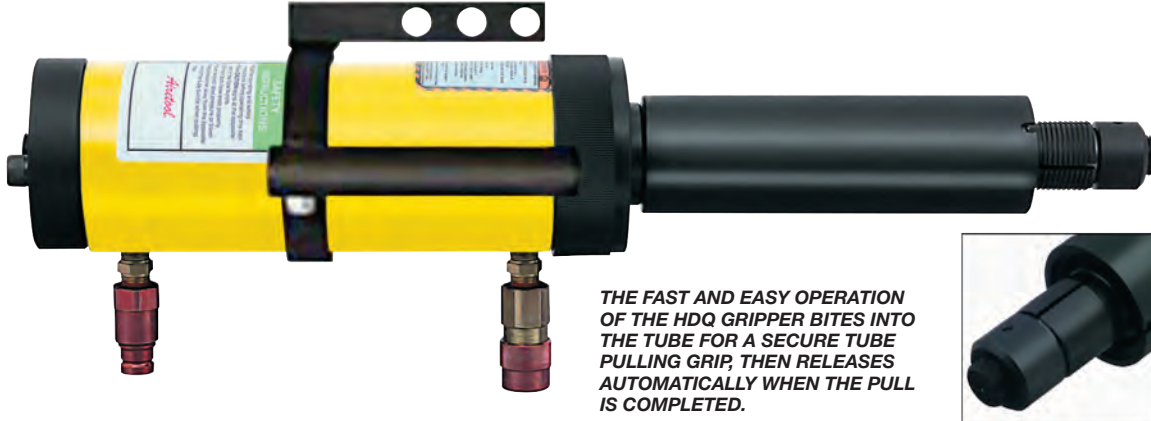

HDQ III Tube Pullers

HDQ-III Tube Pullers

HDQ III Gripper-type tube puller is designed for pulling 1-1/4" thru 1 - 3/4" O.D. tubes in heat exchangers and fire tube boilers using HDQ Gripper Kits (shown below). This gripper-type tube puller makes tube pulling faster and easier. See selection charts below for ordering gripper kits and components for the tube sizes being pulled.

THE FAST AND EASY OPERATION OF THE HDQ GRIPPER BITES INTO THE TUBE FOR A SECURE TUBE PULLING GRIP, THEN RELEASES AUTOMATICALLY WHEN THE PULL IS COMPLETED.

HDQ III Ram & Accessories

Model Number	Order Number
HDQ III Tube Puller*	5526275PT
HTP III RAM	5526273
HDQ III Adapter Plate	2902631

HDQ-III Tube Pullers

HDQ III Gripper-type tube puller is designed for pulling 2" thru 2-1/2" O.D. tubes in heat exchangers and fire tube boilers using GRP Gripper Kits. This gripper-type tube puller makes tube pulling faster and easier. See selection charts below for ordering gripper kits and components for the tube sizes being pulled.